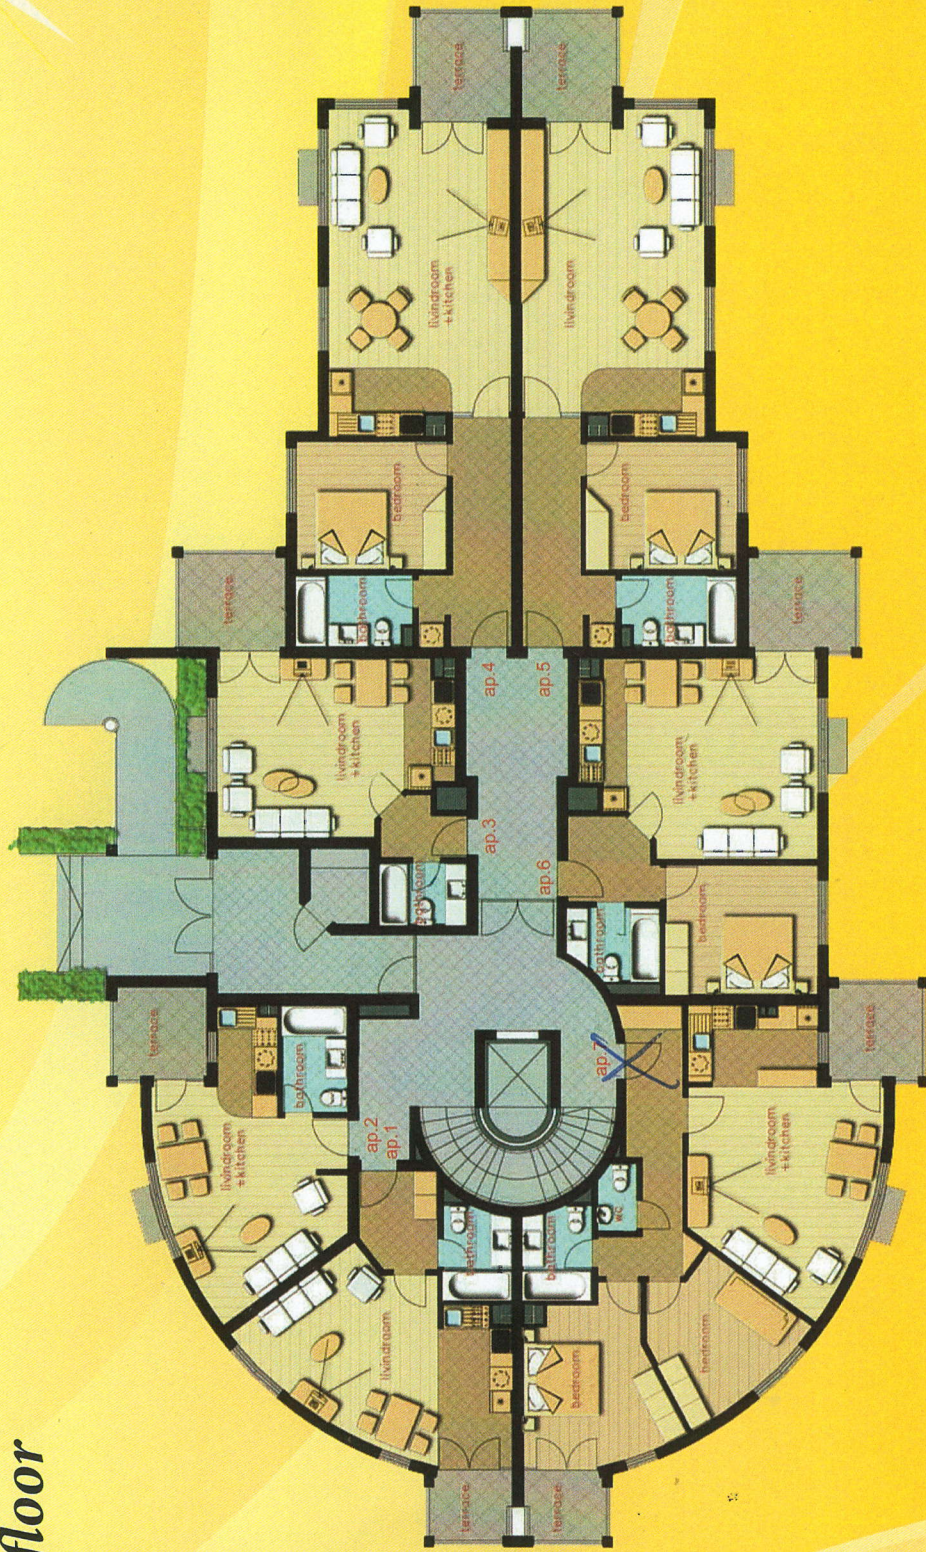

Block 2

1st floor

app. №	hotel No	type	view	living area sq.m.	common parts sq.m.	total area sq.m.
1	B101	Studio	park, pool	43.30	4.57	47.87
2	B102	Studio	park, pool	40.00	4.06	44.06

app. №	hotel No	type	view	living area sq.m.	common parts sq.m.	total area sq.m.
3	B103	Studio	sea, pool	44.00	4.42	48.42
4	B104	2-rooms	sea, pool	79.30	7.96	87.26
5	B105	2-rooms	sea, pool	80.00	8.56	88.56

app. №	hotel No	type	view	living area sq.m.	common parts sq.m.	total area sq.m.
6	B106	2-rooms	park, sea	64.00	6.83	70.83
7	B107	3-rooms	park, sea	90.00	9.62	99.62